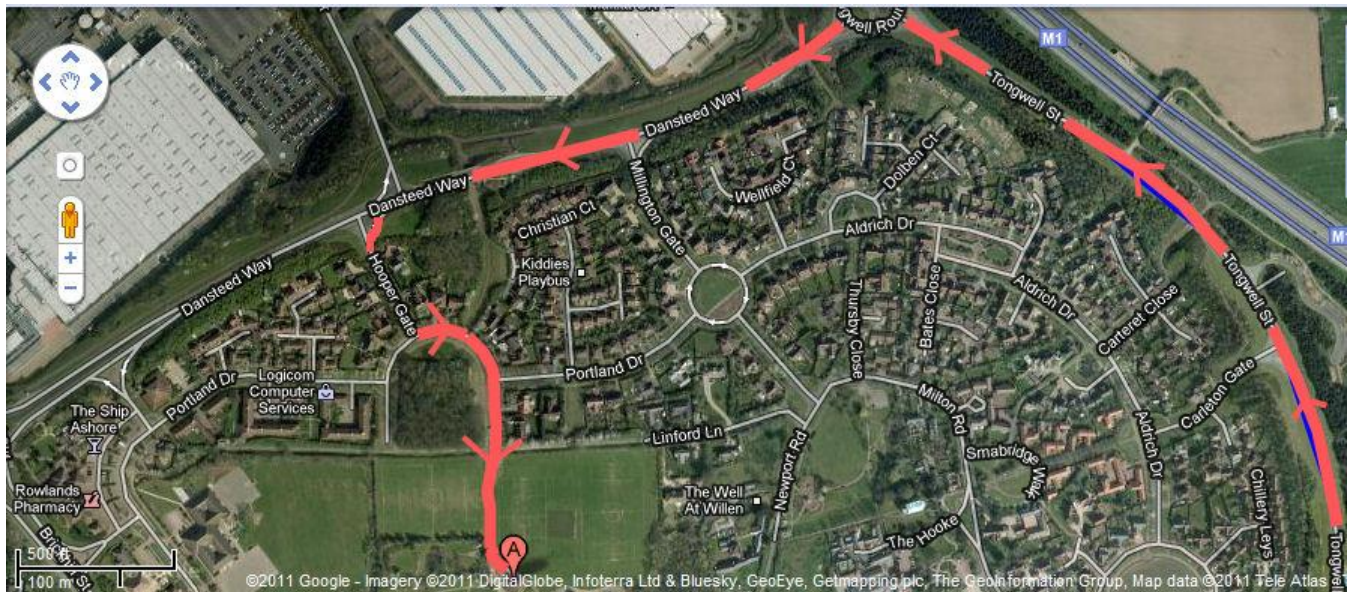

## Directions to WILLEN PAVILION

From M1:

- Exit at junction 14 onto A509 towards Milton Keynes
- At **Northfield Roundabout**, take **3<sup>rd</sup>** Exit onto **Portway/A509**
- At next Roundabout, take **3<sup>rd</sup>** Exit onto **Tongwell St**
- At **Tongwell Roundabout**, take **1<sup>st</sup>** Exit onto **Dansteed Way**
- Take **2<sup>nd</sup> Left** onto **Hooper Gate**
- At the end of **Hooper Gate**, turn **Left** and follow the road
- Drive through the metal frame goal post towards the building at the end of the football pitch.